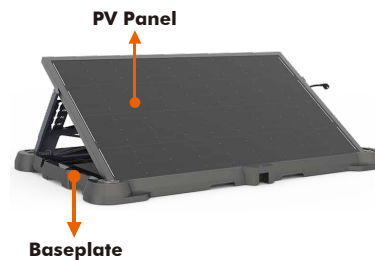

Why Choose TSUN Easy Solar Kit

Easy Solar Kit
TSOL-ESK300
TSOL-ESK350

Easy Solar Kit (Economic)
TSOL-ESK350-E, TSOL-ESK400-E
TSOL-ESK800-E, TSOL-ESK1600-E
TSOL-ESK800L-E

1

**EASY SOLAR KIT,
 ALL-IN-ONE DESIGN**

Folding design, can be put away easily.

7 ADJUSTABLE ANGLE, MORE ENERGY HARVEST

Adjustable angle, can be set for the best solar angle, get more power from the system.

8 MORE MONITORING SOLUTIONS, REAL-TIME DATA AVAILABLE