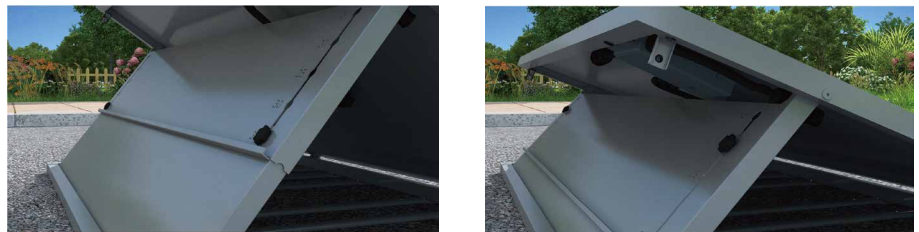

Folding design, can be put away easily.

7 ADJUSTABLE ANGLE, MORE ENERGY HARVEST

Adjustable angle, can be set for the best solar angle, get more power from the system.

8 MORE MONITORING SOLUTIONS, REAL-TIME DATA AVAILABLE