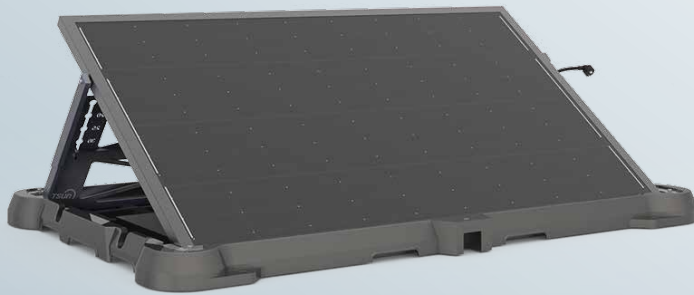

Why Choose TSUN Easy Solar Kit

Easy Solar Kit
TSOL-ESK300
TSOL-ESK350

Easy Solar Kit (Economic)
TSOL-ESK350-E, TSOL-ESK400-E
TSOL-ESK800-E, TSOL-ESK1600-E
TSOL-ESK800L-E

1

**EASY SOLAR KIT,
 ALL-IN-ONE DESIGN**

2

**EASY SOLAR KIT,
 EASIER INSTALLATION**

VS

Easy installation, professional installer and tools not needed.

3

**PLUG AND PLAY,
 EASIER USAGE**

Easy usage, plug and play design, easy connection to grid.

4 MORE OPTIONAL MODELS, MORE INSTALLATION SCENARIOS

Several Models optional, can be installed on more places, more DIY solutions.

5 LESS VOLUME AND WEIGHT, EASIER TRANSPORTATION

Easier transport, can be sold in shops and carried by two persons.

6 FOLDING DESIGN, EASIER STORAGE

Folding design, can be put away easily.

7 ADJUSTABLE ANGLE, MORE ENERGY HARVEST

Adjustable angle, can be set for the best solar angle, get more power from the system.

8 MORE MONITORING SOLUTIONS, REAL-TIME DATA AVAILABLE