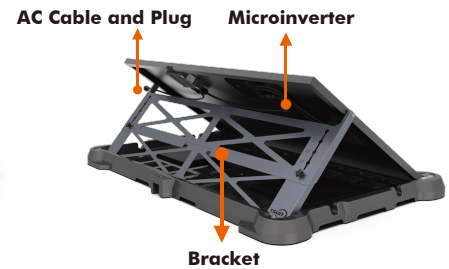

Why Choose TSUN Easy Solar Kit

Easy Solar Kit
TSOL-ESK300
TSOL-ESK350

Easy Solar Kit (Economic)
TSOL-ESK350-E, TSOL-ESK400-E
TSOL-ESK800-E, TSOL-ESK1600-E
TSOL-ESK800L-E

1

**EASY SOLAR KIT,
 ALL-IN-ONE DESIGN**

2

**EASY SOLAR KIT,
 EASIER INSTALLATION**

VS

Easy installation, professional installer and tools not needed.

3

**PLUG AND PLAY,
 EASIER USAGE**

Easy usage, plug and play design, easy connection to grid.

4 MORE OPTIONAL MODELS, MORE INSTALLATION SCENARIOS

Several Models optional, can be installed on more places, more DIY solutions.

5 LESS VOLUME AND WEIGHT, EASIER TRANSPORTATION

Easier transport, can be sold in shops and carried by two persons.

6 FOLDING DESIGN, EASIER STORAGE

Folding design, can be put away easily.

7 ADJUSTABLE ANGLE, MORE ENERGY HARVEST

Adjustable angle, can be set for the best solar angle, get more power from the system.

8 MORE MONITORING SOLUTIONS, REAL-TIME DATA AVAILABLE