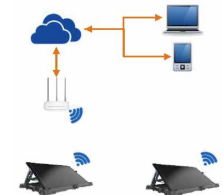

Folding design, can be put away easily.

7 ADJUSTABLE ANGLE, MORE ENERGY HARVEST

Adjustable angle, can be set for the best solar angle, get more power from the system.

8 MORE MONITORING SOLUTIONS, REAL-TIME DATA AVAILABLE

Simplified Local Monitoring

System-level Remote Monitoring

Module-level Remote Monitoring

More monitoring solutions, different access to get real-time monitoring service.